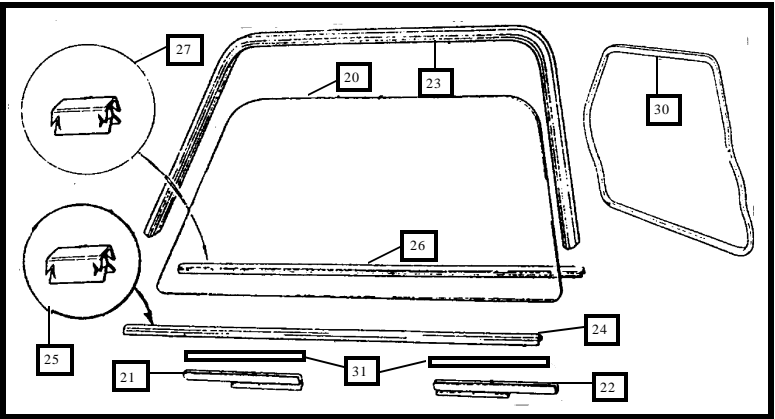

WEATHERSTRIPPING

Qty. Req'd.

1.	MM610	Windshield Glass – CLEAR -----	1
1.	MM611	Windshield Glass – TINTED -----	1
2.	CZH1719	Glazing Seal -----	1
3.	24A1466	Filler Strip – Chrome -----	1
3.	27H4798	Filler Strip – Black -----	1
4.	88G487	Rear Window Glass – Non-Heated – Used Only -----	1
4.	13H7323	Rear Window Glass – Heated -----	1
5.	CZH4273	Glazing Seal -----	1
6.	14A9862	Glazing Seal – Rear – Pick-up Cab -----	1
10.	CZH1315	Rear Side Window Glass only -----	2
11.	47H9535M	Glazing Seal -----	2
12.	CZH3522	Rear Side Window Assembly – R/Hand -----	1
12.	CZH3523	Rear Side Window Assembly – L/Hand -----	1
13.	PAM1019	Weather Seal – Mk. 3 – O/E -----	2
13.	MM656	Weather Seal – Mk. 3 – Aftermarket – Per Pair -----	1
13.	24A2131	Weather Seal – Mk. 1/2 – Aftermarket -----	2
20.	ALA5723	Door Window Glass – Roll-up -----	2
21.	ALA5746	Glass Channel – Front -----	1
22.	ALA5747	Glass Channel – Rear -----	1
23.	CZH4155	Door Glass Channel – R/Hand – Rubberized Felt -----	1
23.	CZH4156	Door Glass Channel – L/Hand – Rubberized Felt -----	1
24.	CZH3576	Inner Waist Moulding & Seal -----	2
25.	GHF1561	Inner Moulding Retaining Clip – Plastic -----	10
26.	CZH1666	Outer Waist Moulding & Seal – R/Hand -----	1
26.	CZH1667	Outer Waist Moulding & Seal – L/Hand -----	1
27.	GHF1560	Outer Moulding Retaining Clip – Metal -----	10
30.	MM612	Door Surround Weatherstrip – MK1 & MK2 – to '68 - Per Pr	1
30.	BMP400	Door Surround Weatherstrip – MK3 – '68 on – Per Pair -----	1
31.	24A948	Drop Glass Seal – 2 per door -----	2