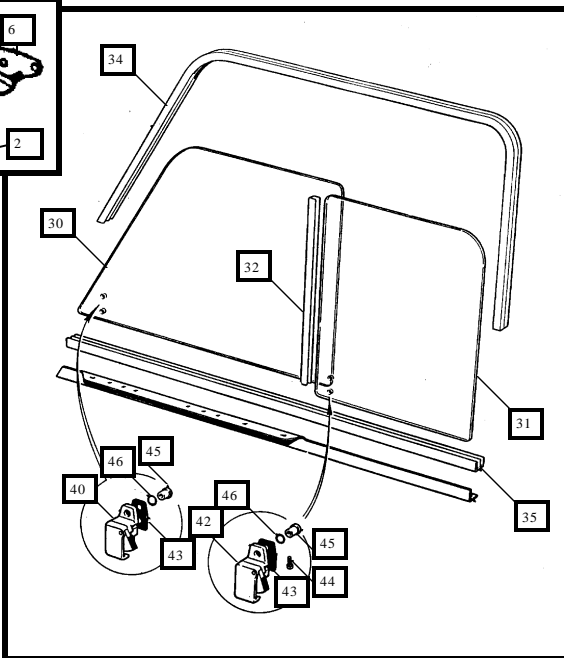

DOOR FITTINGS CONT'D – Mk. 1 & 2

Qty. Req'd.

1.	14A6818	Door Hinge – Upper – R/Hand	-----	1
1.	14A6819	Door Hinge – Upper – L/Hand	-----	1
1.	14A6820	Door Hinge – Lower – R/Hand	-----	1
1.	14A6821	Door Hinge – Lower – L/Hand	-----	1
2.	37H3043	Hinge Bush – Brass	-----	4
3.	37H3044	Hinge Pin – Steel	-----	4
5.	BMP134	Hinge Gasket – Door Side	-----	4
6.	BMP135	Hinge Gasket – Body Side	-----	4
7.	MM645	Door Checkstrap – Black – Per Pair	-----	1pr.
8.	14A6744	Door Checkstrap Stiffener	-----	2
8a.	14A6745	Door Checkstrap Bracket	-----	2
9.	14A764	Door Checkstrap Retainer	-----	4
9a.	SG604073	Screw	-----	8
10.	24A2083	Door Handle Assembly – Locking – Drivers Side	-----	1
11.	24A1833	Door Handle Assembly – Non-Locking – Passengers Side	-----	1
12.	24A2245	Door Handle Base – R/Hand – Chrome	-----	1
12.	24A2246	Door Handle Base – L/Hand – Chrome	-----	1
13.	24A1834	Safety Boss	-----	2
14.	24A1835	Safety Boss Seating Base	-----	2
20.	14A6832	Striker Plate	-----	2
21.	14A6833	Nylon Buffer	-----	2
22.	14A6835	Buffer Plate	-----	2
25.	GLZ119	Interior Door Handle	-----	2
26.	24A2146	Door Lock Assembly – R/Hand	-----	1
27.	24A2143	Door Lock Assembly – R/Hand – with Safety Latch	-----	1
30.	14A7811	Door Glass – Front Sliding – MKI & MK2 – Used Only	-----	2
31.	14A7810	Door Glass – Rear Sliding – MKI & MK2 – Used Only	-----	2
32.	EAM8530	Sliding Glass Divider Channel – R/Hand	-----	1
32.	EAM8531	Sliding Glass Divider Channel – L/Hand	-----	1
34.	14A7167	Door Glass Double Channel – Upper – 52”	-----	2
35.	24A88	Door Glass Double Channel – Lower – 33”	-----	2
40.	24A1194	Window Catch – Front – R/Hand	-----	1
40.	24A1195	Window Catch – Front – L/Hand	-----	1
42.	24A1196	Window Catch – Rear – R/Hand	-----	1
42.	24A1197	Window Catch – Rear – L/Hand	-----	1
43.	24A1198	Gasket for Catch	-----	4
44.	RMP308	Screw – Catch to Glass	-----	4
45.	14A8151	Chrome Boss	-----	4
46.	14A7065	Boss Washer – Fibre	-----	4
	14A7194	Boot Handle Mk. 1 / 2	-----	1