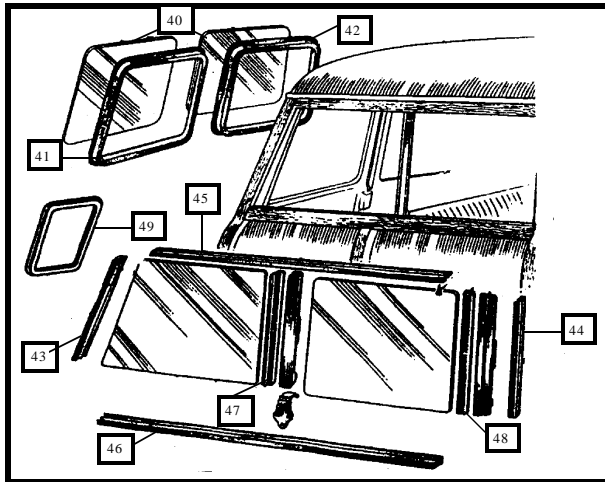

WEATHERSTRIPPING CONT'D – Van & Estate

		Qty. Req'd.
40.	14A7181 Rear Door Window Glass-----	2
41.	14A7210 Rear Door Window Glazing Seal – R/Hand -----	1
42.	14A7211 Rear Door Window Glazing Seal – L/Hand -----	1
43.	14A7630 Double Glass Slider Channel – Rear (13½”) -----	2
44.	14A7631 Double Glass Slider Channel – Front (14½”) -----	2
45.	14A7632 Double Glass Slider Channel – Top (42½”) -----	2
46.	14A7633 Double Glass Slider Channel – Bottom (48”) -----	2
47.	14A7637 Finger Pull Rubber Insert -----	4
49.	MM614 Rear Door Surround Weatherstrip – Van & Estate, LH + RH	1
50.	14A6585 Weatherstrip Clip (rear doors) -----	56