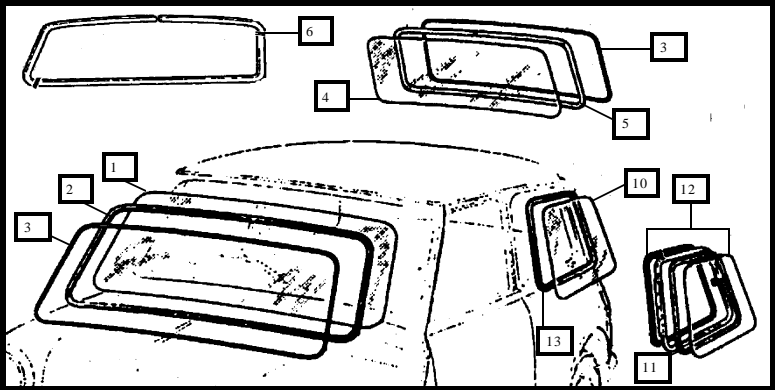

WEATHERSTRIPPING

Qty. Req'd.

1.	MM610	Windshield Glass – CLEAR -----	1
1.	MM611	Windshield Glass – TINTED -----	1
2.	CZH1719	Glazing Seal -----	1
3.	24A1466	Filler Strip – Chrome -----	1
3.	27H4798	Filler Strip – Black -----	1
4.	88G487	Rear Window Glass – Non-Heated – Used Only -----	1
4.	13H7323	Rear Window Glass – Heated -----	1
5.	CZH4273	Glazing Seal -----	1
6.	14A9862	Glazing Seal – Rear – Pick-up Cab -----	1
10.	CZH1315	Rear Side Window Glass only -----	2
11.	47H9535M	Glazing Seal -----	2
12.	CZH3522	Rear Side Window Assembly – R/Hand -----	1
12.	CZH3523	Rear Side Window Assembly – L/Hand -----	1
13.	PAM1019	Weather Seal – Mk. 3 – O/E -----	2
13.	MM656	Weather Seal – Mk. 3 – Aftermarket – Per Pair -----	1
13.	24A2131	Weather Seal – Mk. 1/2 – Aftermarket -----	2
20.	ALA5723	Door Window Glass – Roll-up -----	2
21.	ALA5746	Glass Channel – Front -----	1
22.	ALA5747	Glass Channel – Rear -----	1
23.	CZH4155	Door Glass Channel – R/Hand – Rubberized Felt -----	1
23.	CZH4156	Door Glass Channel – L/Hand – Rubberized Felt -----	1
24.	CZH3576	Inner Waist Moulding & Seal -----	2
25.	GHF1561	Inner Moulding Retaining Clip – Plastic -----	10
26.	CZH1666	Outer Waist Moulding & Seal – R/Hand -----	1
26.	CZH1667	Outer Waist Moulding & Seal – L/Hand -----	1
27.	GHF1560	Outer Moulding Retaining Clip – Metal -----	10
30.	MM612	Door Surround Weatherstrip – MK1 & MK2 – to '68 - Per Pr	1
30.	BMP400	Door Surround Weatherstrip – MK3 – '68 on – Per Pair -----	1
31.	24A948	Drop Glass Seal – 2 per door -----	2