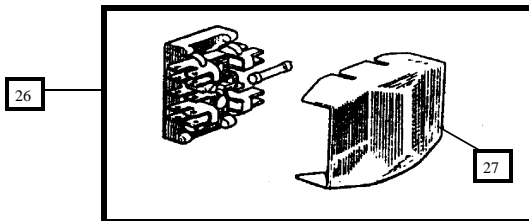

ELECTRICS

Qty. Req'd.

1.	MM027	Generator Assembly – '59 to '69 – Rebuilt	-----1
2.	GGB102	Generator Brush Set	-----1
3.	12A526	Rear Bracket	-----1
4.	12G2193	Adjusting Link	-----1
5.	2A128	Adjusting Link Pillar	-----1
8.	BCA4308	Voltage Regulator – Generator Models	-----1
10.	MM028	Alternator Assembly – 16ACR 3 Pin – Rebuilt	-----1
11.	12G1053	Rear Bracket	-----1
12.	12H2515	Alt. Fan & Pulley Kit – 2 1/2" Dia.	-----1
13.	12G1054	Pulley Only – 2 3/4" Dia.	-----1
14.	12G2193	Adjusting Link – Straight	-----1
14.	12G2627	Adjusting Link – Curved	-----1
16.	12G289	Adjusting Link Pillar	-----1
17.	37H6924	Alt. Rectifier – 3 Pin	-----1
17.	83192	Alt. Rectifier – 2 Pin – Double Plug Alts.	-----1
18.	37H6911	Alt. Regulator – 2 Wires	-----1
18.	37H7964	Alt. Regulator – 3 Wires	-----1
18.	AAU4486	Alt. Regulator – 4 Wires	-----1
19.	GGB504	Brush Set	-----1
20.	18G8619	Bearing Kit – Front – Drive End	-----1
21.	529221	Bearing – Rear – Slip Ring End	-----1
22.	JS443	Slip Ring	-----1
23.	54960402	Terminal Plug Fitting Kit	-----1
24.	NLA	Starter Motor – Band Type – USE MM029	-----1
25.	GSB102	Brush Set – Bank Type Starter	-----1
26.	47H5340	Bush – Rear	-----1
27.	47H5346	Bush – Front	-----1
28.	MM029	Starter Motor – No Band	-----1
29.	GSB105	Brush Set	-----1
30.	67H5010	Drive Pinion Assembly	-----1
31.	67H5013	Screw Sleeve	-----1
32.	7H6887	Circlip	-----1
33.	27H3755	Retaining Cup	-----1
34.	7H5045	Main Spring	-----1
35.	37H4678	Bush Kit – Front & Rear	-----1
36.	BMK1727	Starter Solenoid – '70 to '76	-----1
36.	13H5952	Starter Solenoid – '77 to '80	-----1
37.	GEU4527	Starter Motor (pre-engaged) '85 on	-----1