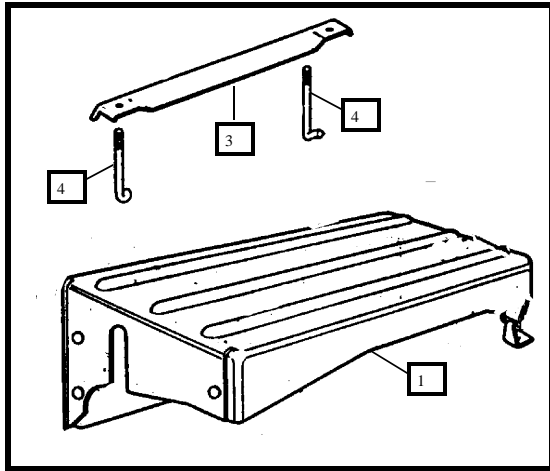

ELECTRICS

Qty. Req'd.

1.	MM027	Generator Assembly – '59 to '69 – Rebuilt	-----1
2.	GGB102	Generator Brush Set	-----1
3.	12A526	Rear Bracket	-----1
4.	12G2193	Adjusting Link	-----1
5.	2A128	Adjusting Link Pillar	-----1
8.	BCA4308	Voltage Regulator – Generator Models	-----1
10.	MM028	Alternator Assembly – 16ACR 3 Pin – Rebuilt	-----1
11.	12G1053	Rear Bracket	-----1
12.	12H2515	Alt. Fan & Pulley Kit – 2 1/2" Dia.	-----1
13.	12G1054	Pulley Only – 2 3/4" Dia.	-----1
14.	12G2193	Adjusting Link – Straight	-----1
14.	12G2627	Adjusting Link – Curved	-----1
16.	12G289	Adjusting Link Pillar	-----1
17.	37H6924	Alt. Rectifier – 3 Pin	-----1
17.	83192	Alt. Rectifier – 2 Pin – Double Plug Alts.	-----1
18.	37H6911	Alt. Regulator – 2 Wires	-----1
18.	37H7964	Alt. Regulator – 3 Wires	-----1
18.	AAU4486	Alt. Regulator – 4 Wires	-----1
19.	GGB504	Brush Set	-----1
20.	18G8619	Bearing Kit – Front – Drive End	-----1
21.	529221	Bearing – Rear – Slip Ring End	-----1
22.	JS443	Slip Ring	-----1
23.	54960402	Terminal Plug Fitting Kit	-----1
24.	NLA	Starter Motor – Band Type – USE MM029	-----1
25.	GSB102	Brush Set – Bank Type Starter	-----1
26.	47H5340	Bush – Rear	-----1
27.	47H5346	Bush – Front	-----1
28.	MM029	Starter Motor – No Band	-----1
29.	GSB105	Brush Set	-----1
30.	67H5010	Drive Pinion Assembly	-----1
31.	67H5013	Screw Sleeve	-----1
32.	7H6887	Circlip	-----1
33.	27H3755	Retaining Cup	-----1
34.	7H5045	Main Spring	-----1
35.	37H4678	Bush Kit – Front & Rear	-----1
36.	BMK1727	Starter Solenoid – '70 to '76	-----1
36.	13H5952	Starter Solenoid – '77 to '80	-----1
37.	GEU4527	Starter Motor (pre-engaged) '85 on	-----1