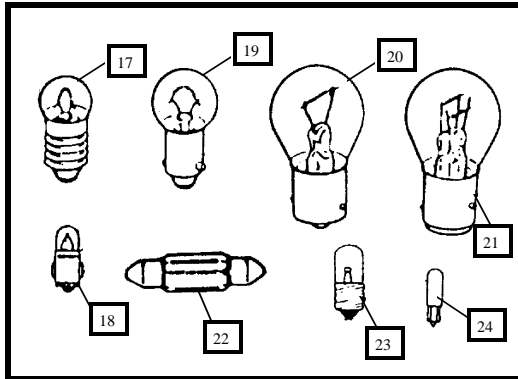

ELECTRICS

Qty. Req'd.

1.	MM027	Generator Assembly – '59 to '69 – Rebuilt	-----1
2.	GGB102	Generator Brush Set	-----1
3.	12A526	Rear Bracket	-----1
4.	12G2193	Adjusting Link	-----1
5.	2A128	Adjusting Link Pillar	-----1
8.	BCA4308	Voltage Regulator – Generator Models	-----1
10.	MM028	Alternator Assembly – 16ACR 3 Pin – Rebuilt	-----1
11.	12G1053	Rear Bracket	-----1
12.	12H2515	Alt. Fan & Pulley Kit – 2 1/2" Dia.	-----1
13.	12G1054	Pulley Only – 2 3/4" Dia.	-----1
14.	12G2193	Adjusting Link – Straight	-----1
14.	12G2627	Adjusting Link – Curved	-----1
16.	12G289	Adjusting Link Pillar	-----1
17.	37H6924	Alt. Rectifier – 3 Pin	-----1
17.	83192	Alt. Rectifier – 2 Pin – Double Plug Alts.	-----1
18.	37H6911	Alt. Regulator – 2 Wires	-----1
18.	37H7964	Alt. Regulator – 3 Wires	-----1
18.	AAU4486	Alt. Regulator – 4 Wires	-----1
19.	GGB504	Brush Set	-----1
20.	18G8619	Bearing Kit – Front – Drive End	-----1
21.	529221	Bearing – Rear – Slip Ring End	-----1
22.	JS443	Slip Ring	-----1
23.	54960402	Terminal Plug Fitting Kit	-----1
24.	NLA	Starter Motor – Band Type – USE MM029	-----1
25.	GSB102	Brush Set – Bank Type Starter	-----1
26.	47H5340	Bush – Rear	-----1
27.	47H5346	Bush – Front	-----1
28.	MM029	Starter Motor – No Band	-----1
29.	GSB105	Brush Set	-----1
30.	67H5010	Drive Pinion Assembly	-----1
31.	67H5013	Screw Sleeve	-----1
32.	7H6887	Circlip	-----1
33.	27H3755	Retaining Cup	-----1
34.	7H5045	Main Spring	-----1
35.	37H4678	Bush Kit – Front & Rear	-----1
36.	BMK1727	Starter Solenoid – '70 to '76	-----1
36.	13H5952	Starter Solenoid – '77 to '80	-----1
37.	GEU4527	Starter Motor (pre-engaged) '85 on	-----1