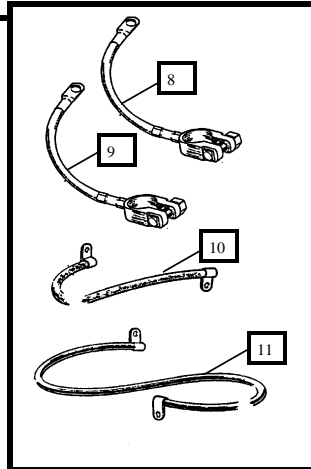

ELECTRICS

Qty. Req'd.

1.	MM027	Generator Assembly – '59 to '69 – Rebuilt	-----1
2.	GGB102	Generator Brush Set	-----1
3.	12A526	Rear Bracket	-----1
4.	12G2193	Adjusting Link	-----1
5.	2A128	Adjusting Link Pillar	-----1
8.	BCA4308	Voltage Regulator – Generator Models	-----1
10.	MM028	Alternator Assembly – 16ACR 3 Pin – Rebuilt	-----1
11.	12G1053	Rear Bracket	-----1
12.	12H2515	Alt. Fan & Pulley Kit – 2 1/2" Dia.	-----1
13.	12G1054	Pulley Only – 2 3/4" Dia.	-----1
14.	12G2193	Adjusting Link – Straight	-----1
14.	12G2627	Adjusting Link – Curved	-----1
16.	12G289	Adjusting Link Pillar	-----1
17.	37H6924	Alt. Rectifier – 3 Pin	-----1
17.	83192	Alt. Rectifier – 2 Pin – Double Plug Alts.	-----1
18.	37H6911	Alt. Regulator – 2 Wires	-----1
18.	37H7964	Alt. Regulator – 3 Wires	-----1
18.	AAU4486	Alt. Regulator – 4 Wires	-----1
19.	GGB504	Brush Set	-----1
20.	18G8619	Bearing Kit – Front – Drive End	-----1
21.	529221	Bearing – Rear – Slip Ring End	-----1
22.	JS443	Slip Ring	-----1
23.	54960402	Terminal Plug Fitting Kit	-----1
24.	NLA	Starter Motor – Band Type – USE MM029	-----1
25.	GSB102	Brush Set – Bank Type Starter	-----1
26.	47H5340	Bush – Rear	-----1
27.	47H5346	Bush – Front	-----1
28.	MM029	Starter Motor – No Band	-----1
29.	GSB105	Brush Set	-----1
30.	67H5010	Drive Pinion Assembly	-----1
31.	67H5013	Screw Sleeve	-----1
32.	7H6887	Circlip	-----1
33.	27H3755	Retaining Cup	-----1
34.	7H5045	Main Spring	-----1
35.	37H4678	Bush Kit – Front & Rear	-----1
36.	BMK1727	Starter Solenoid – '70 to '76	-----1
36.	13H5952	Starter Solenoid – '77 to '80	-----1
37.	GEU4527	Starter Motor (pre-engaged) '85 on	-----1