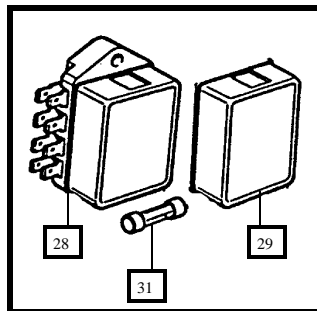

ELECTRICS

Qty. Req'd.

1.	MM027	Generator Assembly – '59 to '69 – Rebuilt	-----1
2.	GGB102	Generator Brush Set	-----1
3.	12A526	Rear Bracket	-----1
4.	12G2193	Adjusting Link	-----1
5.	2A128	Adjusting Link Pillar	-----1
8.	BCA4308	Voltage Regulator – Generator Models	-----1
10.	MM028	Alternator Assembly – 16ACR 3 Pin – Rebuilt	-----1
11.	12G1053	Rear Bracket	-----1
12.	12H2515	Alt. Fan & Pulley Kit – 2 1/2" Dia.	-----1
13.	12G1054	Pulley Only – 2 3/4" Dia.	-----1
14.	12G2193	Adjusting Link – Straight	-----1
14.	12G2627	Adjusting Link – Curved	-----1
16.	12G289	Adjusting Link Pillar	-----1
17.	37H6924	Alt. Rectifier – 3 Pin	-----1
17.	83192	Alt. Rectifier – 2 Pin – Double Plug Alts.	-----1
18.	37H6911	Alt. Regulator – 2 Wires	-----1
18.	37H7964	Alt. Regulator – 3 Wires	-----1
18.	AAU4486	Alt. Regulator – 4 Wires	-----1
19.	GGB504	Brush Set	-----1
20.	18G8619	Bearing Kit – Front – Drive End	-----1
21.	529221	Bearing – Rear – Slip Ring End	-----1
22.	JS443	Slip Ring	-----1
23.	54960402	Terminal Plug Fitting Kit	-----1
24.	NLA	Starter Motor – Band Type – USE MM029	-----1
25.	GSB102	Brush Set – Bank Type Starter	-----1
26.	47H5340	Bush – Rear	-----1
27.	47H5346	Bush – Front	-----1
28.	MM029	Starter Motor – No Band	-----1
29.	GSB105	Brush Set	-----1
30.	67H5010	Drive Pinion Assembly	-----1
31.	67H5013	Screw Sleeve	-----1
32.	7H6887	Circlip	-----1
33.	27H3755	Retaining Cup	-----1
34.	7H5045	Main Spring	-----1
35.	37H4678	Bush Kit – Front & Rear	-----1
36.	BMK1727	Starter Solenoid – '70 to '76	-----1
36.	13H5952	Starter Solenoid – '77 to '80	-----1
37.	GEU4527	Starter Motor (pre-engaged) '85 on	-----1