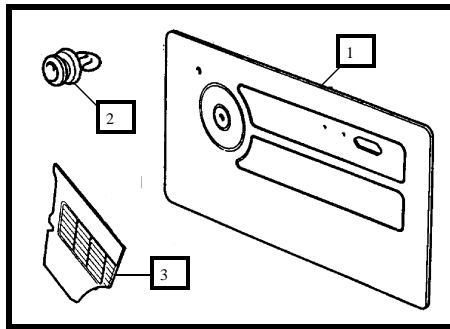

INTERIOR

Qty. Req'd.

1. X2A3155	Door Panel – R/Hand – ‘77 to ‘80 – Black	-----1
1. X2A3156	Door Panel – L/Hand – ‘77 to ‘80 – Black	-----1
2. GHF1222	Door Panel Clip – Plastic – 9 Per Door	-----18
3. MM637	Interior 1/4 Panel – R/Hand – Black	-----1
3. MM638	Interior 1/4 Panel – L/Hand – Black	-----1
5. MM1144	Sun Visor – R/Hand with Mirror – Black	-----1
5. MM1145	Sun Visor – L/Hand – Black	-----1
6. MM640	Headliner Kit – Light Grey – 3 pc Kit – with C Post Trims	----1
6. MM641	Headliner Kit – Black – 3 pc Kit – with C Post Trims	-----1
6. MM635	Headliner Kit – White – 3 pc Kit – with C Post Trims	-----1
6. MM636	Headliner Kit – Cream – 3 pc Kit – with C Post Trims	-----1
6a. MM648	Headliner Bow Kit – 6 pc Kit	-----1
7. YGX3558AP	Rear C Post Trim – R/Hand – Cream – O/E	-----1
7. YGX3559AP	Rear C Post Trim – L/Hand – Cream – O/E	-----1
8. VGA4186	Dash Liner – R/Hand – to ‘75 – No Vents	-----1
9. VGA4187	Dash Liner – L/Hand – to ‘75 – No Vents	-----1
10. VGA1996	Dash Liner – R/Hand – ‘76 to ‘80 – With Vents	-----1
11. VGA1997	Dash Liner – L/Hand – ‘76 to ‘80 – With Vents	-----1
12. MM653	Dash Tray Liner	-----1
13. MM654	Dash Tray Liner Support Boards	-----1
14. MM932	Dash Pad Panel	-----1
15. MM496	Wood Dash – 3 pc – With Vents	-----1
15. MM497	Wood Dash – 3 pc – No Vents	-----1
17. MM1224	Wood Dash – 2 clock – LHD	-----1
17. MM1225	Wood Dash – 2 clock – RHD	-----1
17. MM1226	Wood Dash – 3 clock – LHD	-----1
17. MM1227	Wood Dash – 3 clock – RHD	-----1