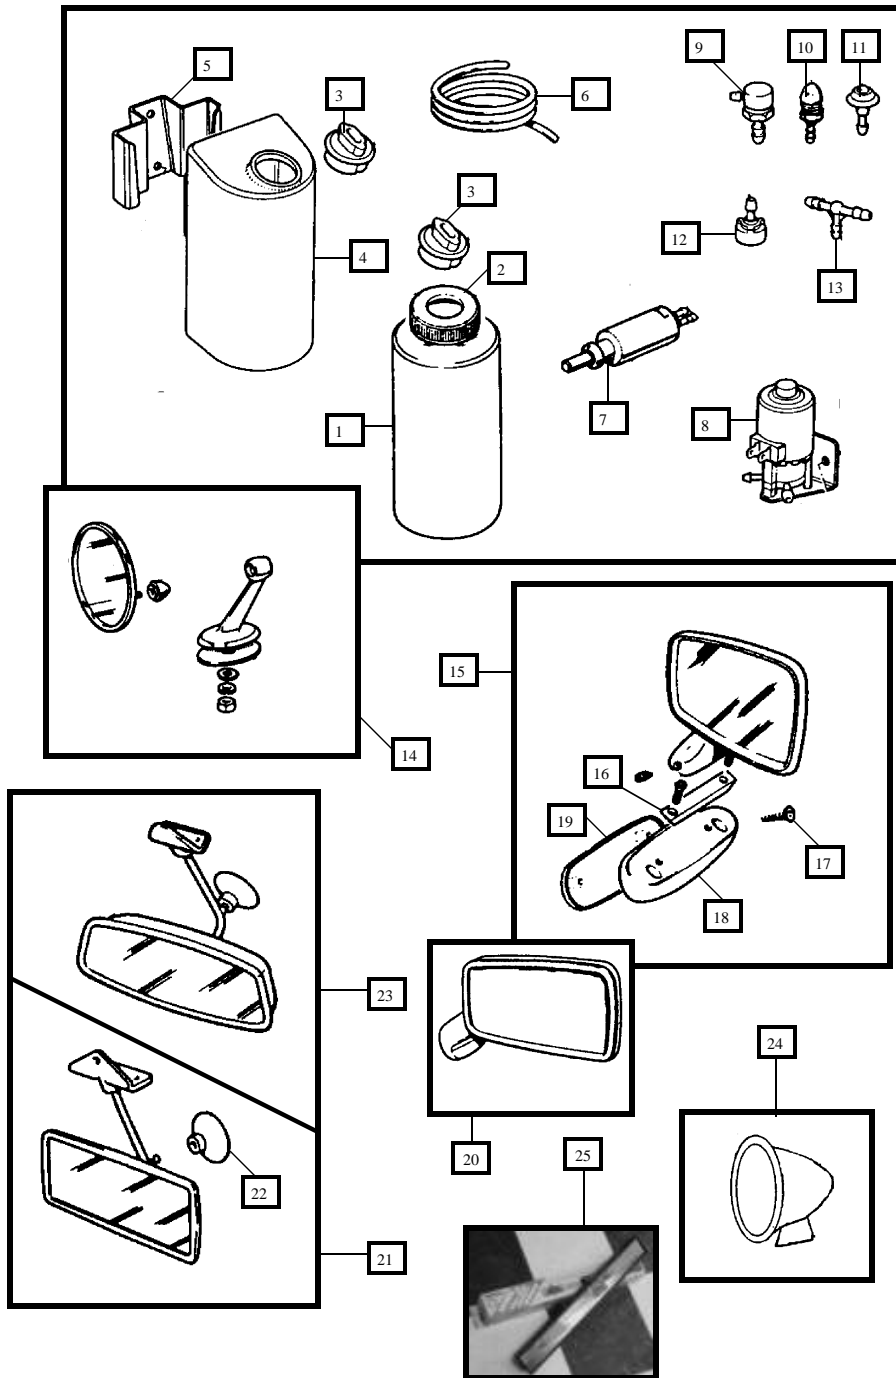

MIRRORS & WASHERS

Qty. Req'd.

1.	GWW918	Windshield Washer Fluid Bottle – MKI & MK2	-----	1
2.	GWW952	Bottle Cap	-----	1
3.	GWW951	Cap Insert – fits in GWW952	-----	1
4.	GWW906	Windshield Washer Fluid Bottle – MK3	-----	1
5.	CZH1624	Bottle Retaining Bracket	-----	1
6.	MM069	Washer Fluid Tubing – Per Foot	-----	A/R
7.	GWW102	Washer Pump – Manual – MKI & MK2	-----	1
8.	MM112	Washer Pump – Electric – MK3	-----	1
9.	MM064	Washer Jet – Chrome – MKI	-----	2
10.	GWW807	Washer Jet – Black – Nut Fitting – MK2	-----	2
11.	MM065	Washer Jet – Black – Push Fit – MK3	-----	2
12.	MM068	Bottle Suction Valve	-----	1
13.	MM067	‘T’ Piece – Plastic	-----	1
14.	MM111R	Wing Mirror – R/Hand – Chrome – Lucas Style	-----	1
14.	MM111L	Wing Mirror – L/Hand – Chrome – Lucas Style	-----	1
15.	GAM211	Door Mirror – R/Hand – Chrome – MK3	-----	1
15.	GAM212	Door Mirror – L/Hand – Chrome – MK3	-----	1
15.	GAM152	Door Mirror – R/Hand – Black – MK3	-----	1
15.	GAM153	Door Mirror – L/Hand – Black – MK3	-----	1
16.	DZB5208	Fixing Plate	-----	1
17.	MM701	Fixing Plate Screw	-----	2
18.	CZH3521	Mirror Base – Chrome	-----	1
19.	CZH3525	Mirror Base Plinth – Plastic	-----	1
20.	GAM219	Door Mirror – R/Hand – Black – ‘79 on	-----	1
20.	GAM220	Door Mirror – L/Hand – Black – ‘79 on	-----	1
21.	CZH4130	Interior Mirror – to ‘74	-----	1
22.	24A2112	Windshield Suction Cup	-----	1
23.	CZH4000	Interior Mirror – ‘74 to ‘80	-----	1
24.	GAM150	Racing Mirror – Chrome – Bullitt Style	-----	1
25.	MM1131	Rear View Mirror – by Wink– 3 Panel	-----	1