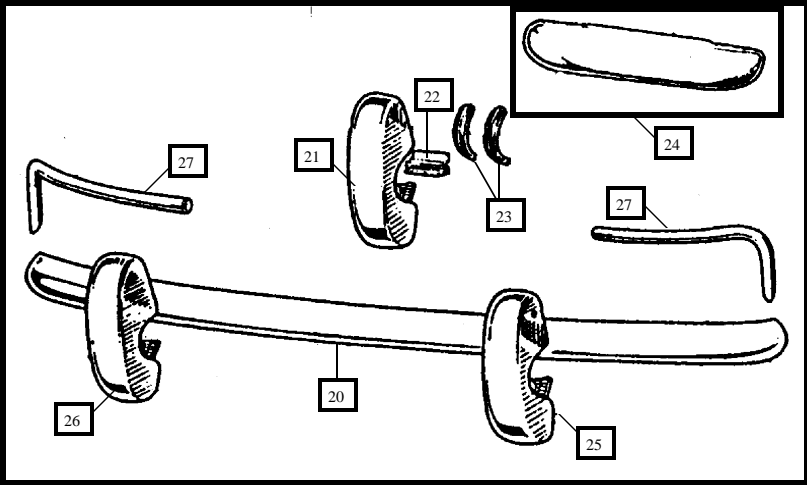

BUMPERS & CHROME TRIM

Qty. Req'd.

20.	MM114	Bumper – Front or Rear – Chrome – Aftermarket -----	1
20.	MM1145	Bumper – Front or Rear – stainless steel – Aftermarket -----	1
20.	MM567	Bumper – Front or Rear – Black – Aftermarket -----	1
20.	MM568	Bumper – Front or Rear – Grey – Aftermarket -----	1
20.	14A6779	Bumper – Front or Rear – Chrome – O/E-----	1
21.	14A8738	Override – Front & Rear – Chrome O/E -----	4
22.	14A7598	Override Retaining Plate-----	4
23.	MM116	Override Seating - Rubber-----	8
24.	14A7550	Bumper – Rear – Van/Wagon & Pick-up-----	2
25.	14A9923	Override – R/F & L/R – Cooper ‘S’ (Drilled)-----	2
26.	14A9924	Override – L/F & R/R – Cooper ‘S’ (Drilled)-----	2
27.	14A9877	Override Bar – R/Hand – Front -----	1
27.	14A9878	Override Bar – L/Hand – Front -----	1
27.	14A9919	Override Bar – R/Hand – Rear -----	1
27.	14A9920	Override Bar – L/Hand – Rear -----	1
28.	14A7176	Door Kick Panel – R/Hand – MK1 & MK2-----	1
28.	14A7177	Door Kick Panel – L/Hand – MK1 & MK2 -----	1
29.	24A1169	Door Pocket Trim – MK1&MK2 -----	2
30.	GHF1560	Trim Clip – 8 Per Door-----	16
31.	ALA5828	Rear Glove Box Trim – R/Hand-----	1
31.	ALA5829	Rear Glove Box Trim – L/Hand-----	1