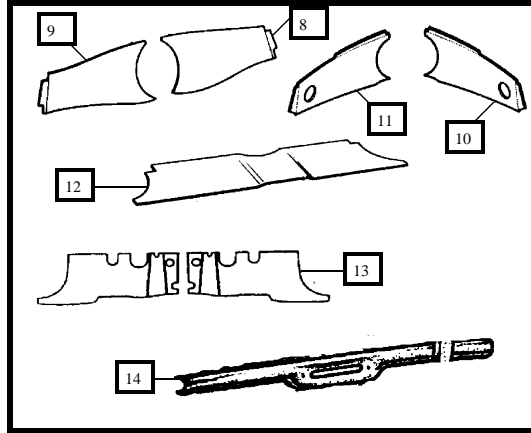

INTERIOR

Qty. Req'd.

1. X2A3155	Door Panel – R/Hand – ‘77 to ‘80 – Black	-----1
1. X2A3156	Door Panel – L/Hand – ‘77 to ‘80 – Black	-----1
2. GHF1222	Door Panel Clip – Plastic – 9 Per Door	-----18
3. MM637	Interior 1/4 Panel – R/Hand – Black	-----1
3. MM638	Interior 1/4 Panel – L/Hand – Black	-----1
5. MM1144	Sun Visor – R/Hand with Mirror – Black	-----1
5. MM1145	Sun Visor – L/Hand – Black	-----1
6. MM640	Headliner Kit – Light Grey – 3 pc Kit – with C Post Trims	----1
6. MM641	Headliner Kit – Black – 3 pc Kit – with C Post Trims	-----1
6. MM635	Headliner Kit – White – 3 pc Kit – with C Post Trims	-----1
6. MM636	Headliner Kit – Cream – 3 pc Kit – with C Post Trims	-----1
6a. MM648	Headliner Bow Kit – 6 pc Kit	-----1
7. YGX3558AP	Rear C Post Trim – R/Hand – Cream – O/E	-----1
7. YGX3559AP	Rear C Post Trim – L/Hand – Cream – O/E	-----1
8. VGA4186	Dash Liner – R/Hand – to ‘75 – No Vents	-----1
9. VGA4187	Dash Liner – L/Hand – to ‘75 – No Vents	-----1
10. VGA1996	Dash Liner – R/Hand – ‘76 to ‘80 – With Vents	-----1
11. VGA1997	Dash Liner – L/Hand – ‘76 to ‘80 – With Vents	-----1
12. MM653	Dash Tray Liner	-----1
13. MM654	Dash Tray Liner Support Boards	-----1
14. MM932	Dash Pad Panel	-----1
15. MM496	Wood Dash – 3 pc – With Vents	-----1
15. MM497	Wood Dash – 3 pc – No Vents	-----1
17. MM1224	Wood Dash – 2 clock – LHD	-----1
17. MM1225	Wood Dash – 2 clock – RHD	-----1
17. MM1226	Wood Dash – 3 clock – LHD	-----1
17. MM1227	Wood Dash – 3 clock – RHD	-----1