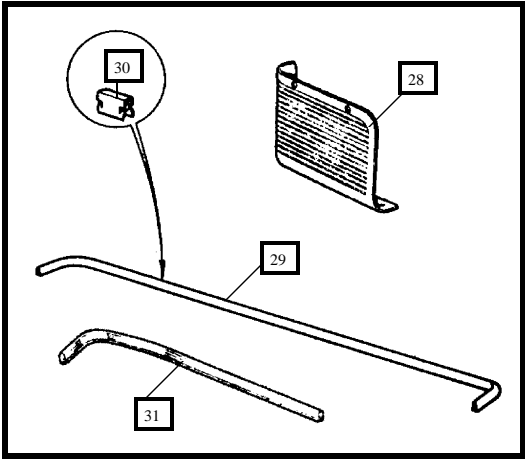

BUMPERS & CHROME TRIM

Qty. Req'd.

20.	MM114	Bumper – Front or Rear – Chrome – Aftermarket -----	1
20.	MM1145	Bumper – Front or Rear – stainless steel – Aftermarket -----	1
20.	MM567	Bumper – Front or Rear – Black – Aftermarket -----	1
20.	MM568	Bumper – Front or Rear – Grey – Aftermarket -----	1
20.	14A6779	Bumper – Front or Rear – Chrome – O/E-----	1
21.	14A8738	Override – Front & Rear – Chrome O/E -----	4
22.	14A7598	Override Retaining Plate-----	4
23.	MM116	Override Seating - Rubber-----	8
24.	14A7550	Bumper – Rear – Van/Wagon & Pick-up-----	2
25.	14A9923	Override – R/F & L/R – Cooper ‘S’ (Drilled)-----	2
26.	14A9924	Override – L/F & R/R – Cooper ‘S’ (Drilled)-----	2
27.	14A9877	Override Bar – R/Hand – Front -----	1
27.	14A9878	Override Bar – L/Hand – Front -----	1
27.	14A9919	Override Bar – R/Hand – Rear -----	1
27.	14A9920	Override Bar – L/Hand – Rear -----	1
28.	14A7176	Door Kick Panel – R/Hand – MK1 & MK2-----	1
28.	14A7177	Door Kick Panel – L/Hand – MK1 & MK2 -----	1
29.	24A1169	Door Pocket Trim – MK1&MK2 -----	2
30.	GHF1560	Trim Clip – 8 Per Door-----	16
31.	ALA5828	Rear Glove Box Trim – R/Hand-----	1
31.	ALA5829	Rear Glove Box Trim – L/Hand-----	1