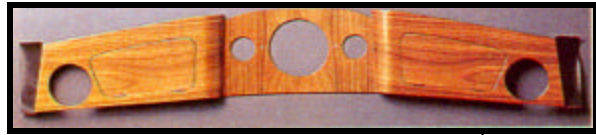

INTERIOR

Qty. Req'd.

1. X2A3155	Door Panel – R/Hand – ‘77 to ‘80 – Black	-----1
1. X2A3156	Door Panel – L/Hand – ‘77 to ‘80 – Black	-----1
2. GHF1222	Door Panel Clip – Plastic – 9 Per Door	-----18
3. MM637	Interior 1/4 Panel – R/Hand – Black	-----1
3. MM638	Interior 1/4 Panel – L/Hand – Black	-----1
5. MM1144	Sun Visor – R/Hand with Mirror – Black	-----1
5. MM1145	Sun Visor – L/Hand – Black	-----1
6. MM640	Headliner Kit – Light Grey – 3 pc Kit – with C Post Trims	----1
6. MM641	Headliner Kit – Black – 3 pc Kit – with C Post Trims	-----1
6. MM635	Headliner Kit – White – 3 pc Kit – with C Post Trims	-----1
6. MM636	Headliner Kit – Cream – 3 pc Kit – with C Post Trims	-----1
6a. MM648	Headliner Bow Kit – 6 pc Kit	-----1
7. YGX3558AP	Rear C Post Trim – R/Hand – Cream – O/E	-----1
7. YGX3559AP	Rear C Post Trim – L/Hand – Cream – O/E	-----1
8. VGA4186	Dash Liner – R/Hand – to ‘75 – No Vents	-----1
9. VGA4187	Dash Liner – L/Hand – to ‘75 – No Vents	-----1
10. VGA1996	Dash Liner – R/Hand – ‘76 to ‘80 – With Vents	-----1
11. VGA1997	Dash Liner – L/Hand – ‘76 to ‘80 – With Vents	-----1
12. MM653	Dash Tray Liner	-----1
13. MM654	Dash Tray Liner Support Boards	-----1
14. MM932	Dash Pad Panel	-----1
15. MM496	Wood Dash – 3 pc – With Vents	-----1
15. MM497	Wood Dash – 3 pc – No Vents	-----1
17. MM1224	Wood Dash – 2 clock – LHD	-----1
17. MM1225	Wood Dash – 2 clock – RHD	-----1
17. MM1226	Wood Dash – 3 clock – LHD	-----1
17. MM1227	Wood Dash – 3 clock – RHD	-----1