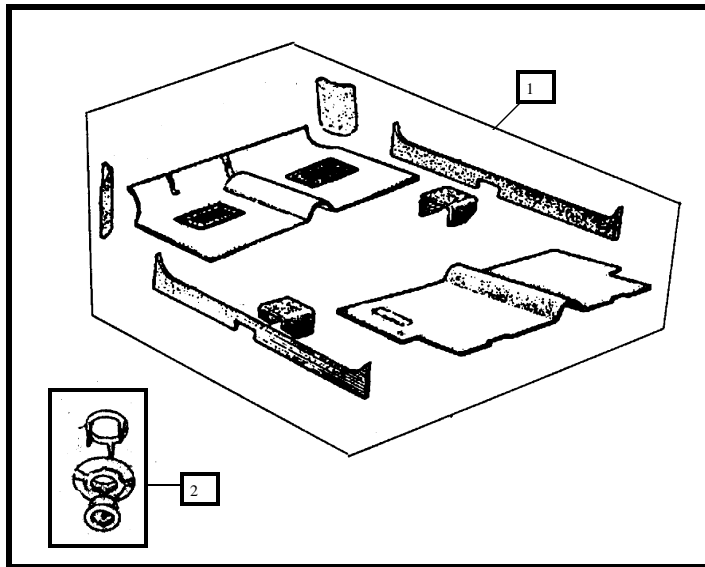

INTERIOR CONT'D

Qty. Req'd.

1. MM127	Carpet Kit – Saloon – Velour – Black – 8 pcs. -----	1
1. MM128	Carpet Set – Saloon – Deluxe – Black – 8 pcs. -----	1
2. 14G8736	Carpet Floor Clip – 3 pcs.-----	A/R
3. GAC404	Front Floor Mat – Rubber – Per Pair -----	1
MM129	Carpet Throw Mat – Front & Rear – 4 pce.-----	1
MM651	Carpet Foot Mat – Mini Cooper – Front & Rear – 4 pce.-----	1
10. CZH3508	Seat Diaphragm – Front – Rubber -----	2
11. 24A1495	Seat Bracket – Reco only-----	2
15. MM644	Interior Kit – 8 pcs. – Black – MK1 & MK2 -----	1
16. MM639	Interior Kit – 4 pcs. – Black – MK3 -----	1
MM1143	Soundproofing Kit (felt) - 16 pce. -----	1

NOTE: All carpet kits are stocked in black, any colours must be special ordered.