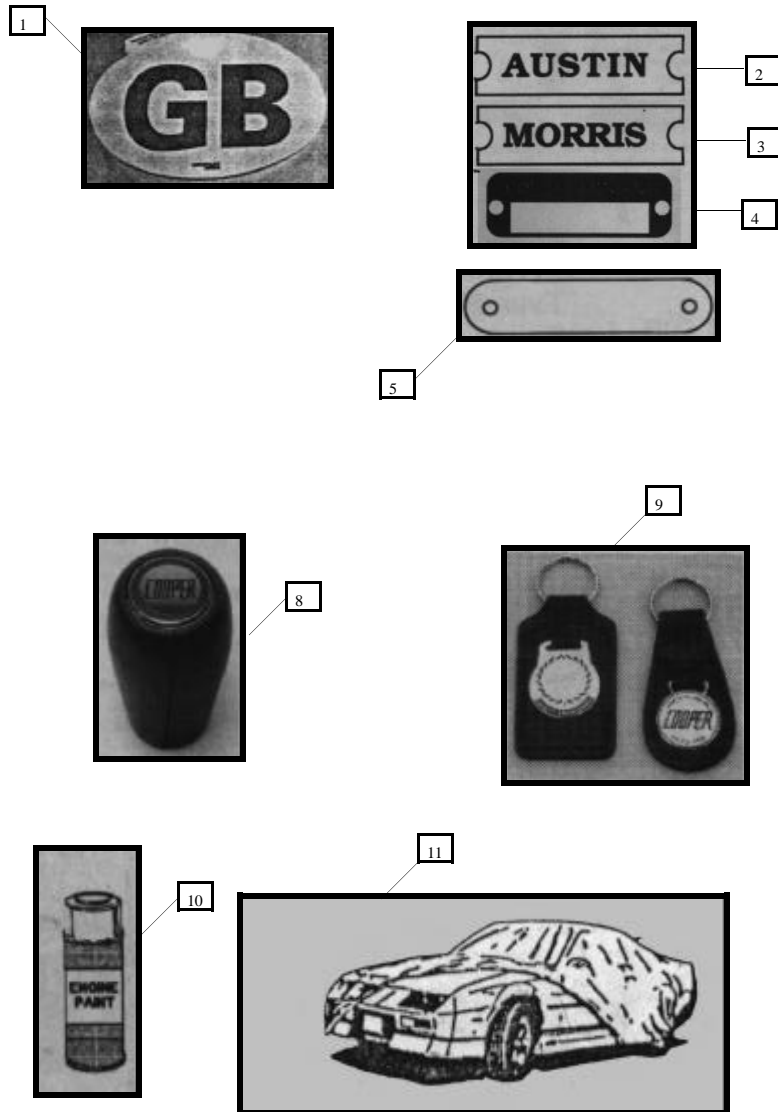

ACCESSORIES

Qty. Req'd.

- | | | | |
|-----|--------|---|-----|
| 1. | GTT173 | Decal – G.B. – by Unipart – 7” ----- | A/R |
| 1. | MM265 | Decal – G.B. with Union Jack – 4” ----- | A/R |
| 1. | MM265F | Decal – G.B. with Union Jack – 4” - Foil ----- | A/R |
| 2. | MM1113 | Decal – Valve Cover – Austin----- | 1 |
| 2. | MM1114 | Badge– Valve Cover– Austin – Metal----- | 1 |
| 3. | MM1115 | Decal – Valve Cover – Morris ----- | 1 |
| 3. | MM1116 | Badge – Valve Cover – Morris – Metal ----- | 1 |
| 4. | MM1110 | Commission Plate – Red/Silver ----- | 1 |
| 5. | MM1111 | ID Plate – Oval – BMC----- | 1 |
| 5. | MM1112 | ID Plate – Oval – Austin. ----- | 1 |
| 5. | MM1105 | ID Plate – Oval – Austin Morris Leyland----- | 1 |
| 8. | MM256 | Gear Shift Knob – Black Leather with Emblem ----- | 1 |
| 8. | MM257 | Gear Shift Knob – Wood with Emblem ----- | 1 |
| 9. | MM260 | Key Fob – with various emblems - ----- | 1 |
| 10. | MM238 | Engine Paint – BMC Green – 1960’s----- | 1 |
| 10. | MM1106 | Engine Paint – Black – 1970’s----- | 1 |
| 10. | MM1107 | Engine Paint – Red----- | 1 |
| 10. | MM1108 | Engine Paint – Blue----- | 1 |
| 11. | MM438 | Car Cover – Custom Fit Technalon Waterproof----- | 1 |
| 11. | MM439 | Car Cover – Custom Fit Technalon Waterproof–Van/Wagon - | 1 |
| 11. | MM440 | Car Cover – Universal Fit – Polycotton ----- | 1 |