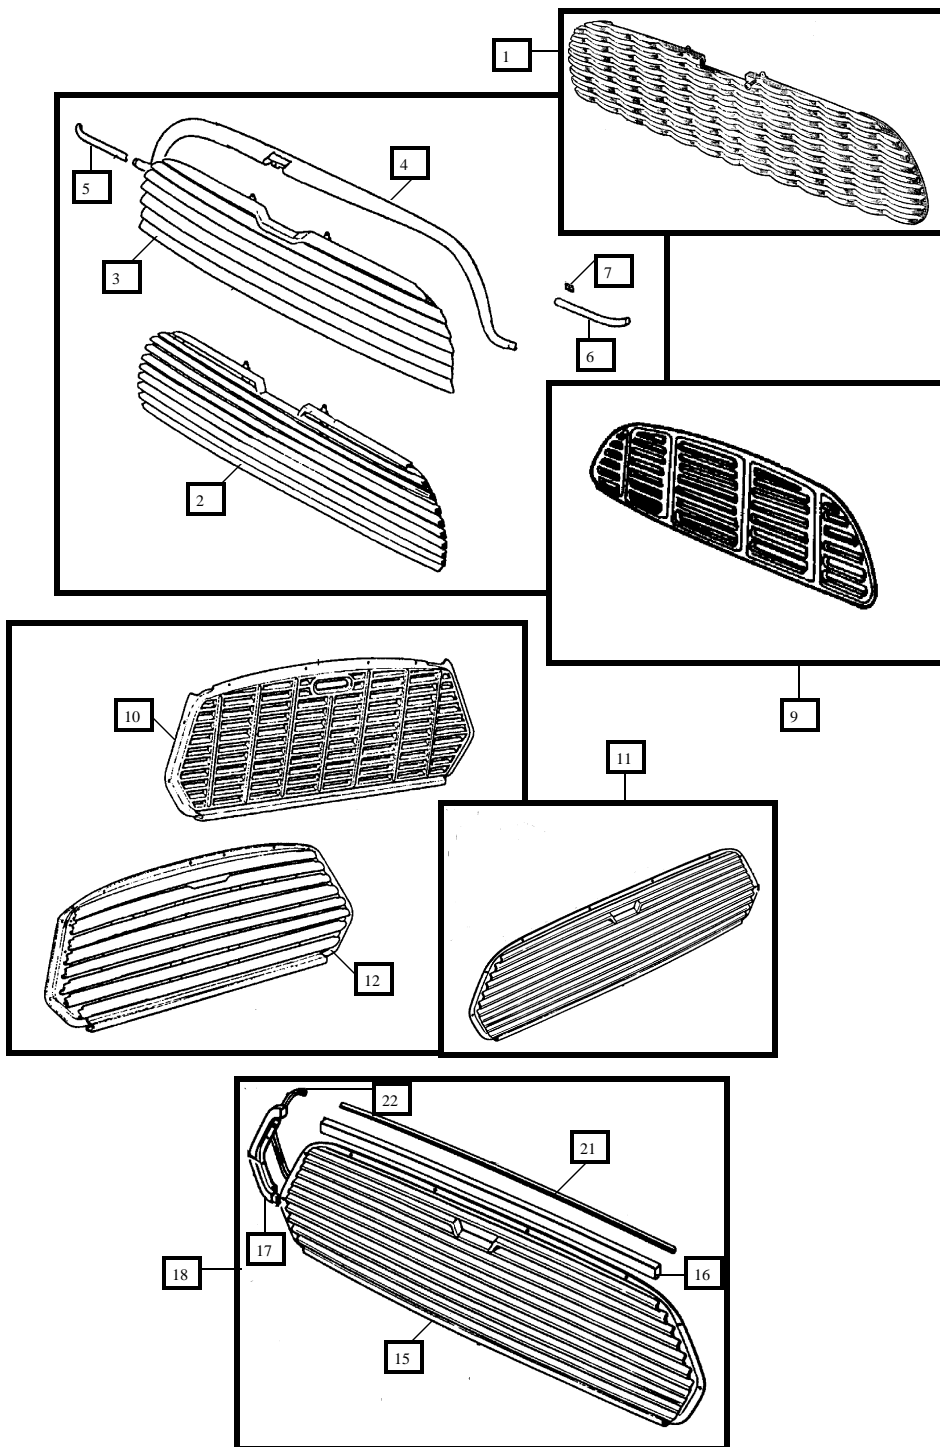

SUBFRAMES

Qty. Req'd.

1.	21A2570	Front Subframe – Dry – to '77 – 2 Bolt Tower	-----1
1.	21A2774	Front Subframe – Dry – '77 to '80 – 1 Bolt Tower	-----1
1.	21A1846	Front Subframe – Wet (Hydrolastic) '65 to '70	-----1
2.	21A2599	Mount – Rear of Frame to Floor – '77 to '80	-----2
2.	21A2599H	Mount – Rear of Frame to Floor – Heavy Duty – '77 to '80	-----2
3.	21A2624	Mount – Front of Frame to Body – '77 to '80	-----2
4.	21A2596	Tower Bolt – '77 to '80 (recond. only)	-----2
5.	53K3755	Washer – Flat – '77 to '80	-----2
6.	21A2597	Tower Bolt Bush – Rubber – '77 to '80	-----2
6.	21A2597P	Tower Bolt Bush – Polyurathane – '77 to '80	-----2
7.	21A2598	Tower to Body Pad – Rubber – '77 to '80	-----2
7.	21A2598P	Tower to Body Pad – Polyurathane – '77 to '80	-----2
7a.	MM941	Front sub-frame polyurathan kit – '77 to '80 (6 pcs.)	-----1
8.	21A2341	Tower to Body Pad – Metal – to '77	-----2
9.	21A1470	Bolt Lockplate – to '77	-----2
10.	RFR220	Rubber Grommet – to '77	-----2
11.	21A90	Tower Bolt – to '77	-----4
12.	21A1694	Tower Bolt – Hydrolastic	-----4
14.	MM425	Tow Hook	-----2
1.	FAM6292	Rear Subframe – Dry	-----1
1.	21A2160	Rear Subframe – Wet (Hydrolastic)	-----1
2.	21A195	Camber Bracket – Radius Arm – Dry L/H (per/pair)	-----1
3.	21A197	Camber Bracket – Radius Arm – Dry R/H (per/pair)	-----1
2a.	MM989	Adj. Camber Bracket (per/pair) - not shown	-----1
4.	2A5815	Front Support Pin	-----2
5.	LNZ207	Support Pin Nut	-----2
6.	PWZ207	Washer – Plain	-----2
7.	2A5819	Trunnion – Front & Rear - to '76	-----4
8.	2A5818	Trunnion Bush – Rubber – to '76	-----8
8.	2A5818P	Trunnion Bush – Polyurathane – to '76	-----8
9.	21A2558	Trunnion – Front – '77 on	-----2
10.	21A2560	Trunnion Bush – Rubber – '77 on	-----2
10.	21A2560P	Trunnion Bush – Polyurathane – '77 on	-----2

SUBFRAMES CONT'D

Qty. Req'd.

- | | |
|-------|---|
| MM880 | Rear Subframe – Bolt Kit – ‘59 to ‘76 (replaces #11-17)-----1 |
| MM881 | Rear Subframe – Bolt Kit – ‘77 to ‘80 (replaces #11-17)-----1 |

GRILLES