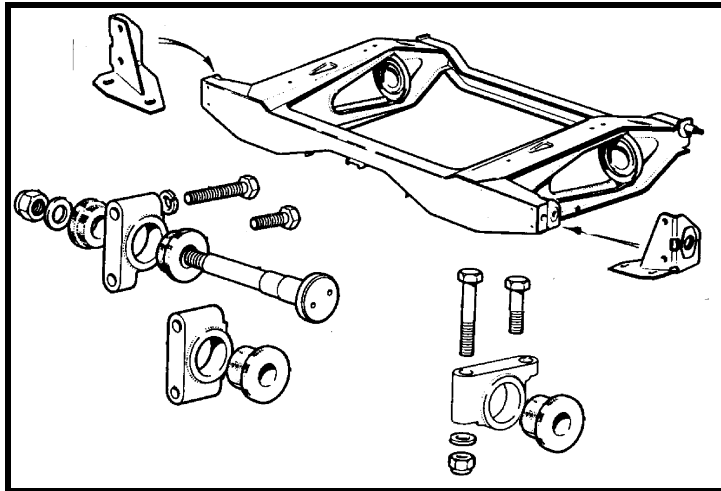

SUBFRAMES

Qty. Req'd.

1.	21A2570	Front Subframe – Dry – to '77 – 2 Bolt Tower	-----1
1.	21A2774	Front Subframe – Dry – '77 to '80 – 1 Bolt Tower	-----1
1.	21A1846	Front Subframe – Wet (Hydrolastic) '65 to '70	-----1
2.	21A2599	Mount – Rear of Frame to Floor – '77 to '80	-----2
2.	21A2599H	Mount – Rear of Frame to Floor – Heavy Duty – '77 to '80	-----2
3.	21A2624	Mount – Front of Frame to Body – '77 to '80	-----2
4.	21A2596	Tower Bolt – '77 to '80 (recond. only)	-----2
5.	53K3755	Washer – Flat – '77 to '80	-----2
6.	21A2597	Tower Bolt Bush – Rubber – '77 to '80	-----2
6.	21A2597P	Tower Bolt Bush – Polyurathane – '77 to '80	-----2
7.	21A2598	Tower to Body Pad – Rubber – '77 to '80	-----2
7.	21A2598P	Tower to Body Pad – Polyurathane – '77 to '80	-----2
7a.	MM941	Front sub-frame polyurathan kit – '77 to '80 (6 pcs.)	-----1
8.	21A2341	Tower to Body Pad – Metal – to '77	-----2
9.	21A1470	Bolt Lockplate – to '77	-----2
10.	RFR220	Rubber Grommet – to '77	-----2
11.	21A90	Tower Bolt – to '77	-----4
12.	21A1694	Tower Bolt – Hydrolastic	-----4
14.	MM425	Tow Hook	-----2
1.	FAM6292	Rear Subframe – Dry	-----1
1.	21A2160	Rear Subframe – Wet (Hydrolastic)	-----1
2.	21A195	Camber Bracket – Radius Arm – Dry L/H (per/pair)	-----1
3.	21A197	Camber Bracket – Radius Arm – Dry R/H (per/pair)	-----1
2a.	MM989	Adj. Camber Bracket (per/pair) - not shown	-----1
4.	2A5815	Front Support Pin	-----2
5.	LNZ207	Support Pin Nut	-----2
6.	PWZ207	Washer – Plain	-----2
7.	2A5819	Trunnion – Front & Rear - to '76	-----4
8.	2A5818	Trunnion Bush – Rubber – to '76	-----8
8.	2A5818P	Trunnion Bush – Polyurathane – to '76	-----8
9.	21A2558	Trunnion – Front – '77 on	-----2
10.	21A2560	Trunnion Bush – Rubber – '77 on	-----2
10.	21A2560P	Trunnion Bush – Polyurathane – '77 on	-----2

SUBFRAMES CONT'D

Qty. Req'd.

- | | |
|-------|---|
| MM880 | Rear Subframe – Bolt Kit – ‘59 to ‘76 (replaces #11-17)-----1 |
| MM881 | Rear Subframe – Bolt Kit – ‘77 to ‘80 (replaces #11-17)-----1 |

GRILLES