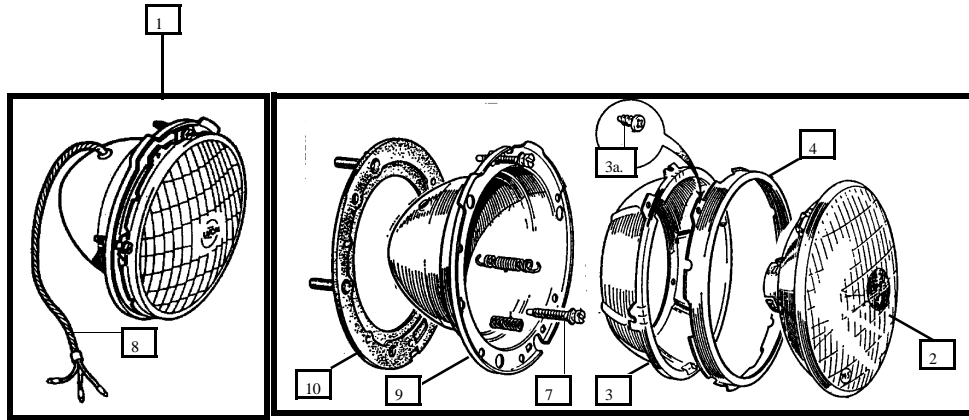

LIGHTS

Qty. Req'd.