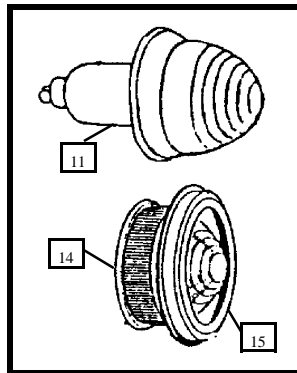

LIGHTS

Qty. Req'd.