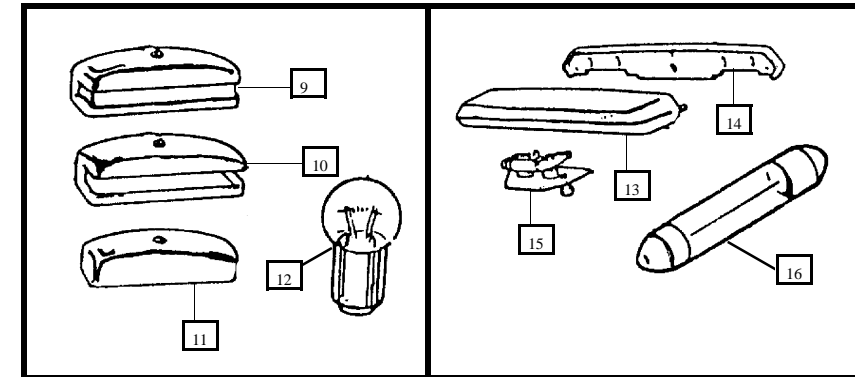

9. BHA4153 License Plate Lamp Assembly – MK1 & MK2 – Chrome ----- 1
9. BHA4153P License Plate Lamp Assembly – MK1 & MK2 – Plastic----- 1
9. MM045 License Plate Lamp Assembly – Van&Pickup – Black ----- 1
10. 572603 Glass Cover – Chrome ----- 1
11. 54570354 Lens – Clear Glass----- 1
12. GLB989 Bulb – 2 Required----- 2
13. 13H6900C License Plate Lamp cover Chrome – MK3 – ‘68 to ‘80 ----- 1
13. 13H6900 License Plate Lamp cover – MK3 – ‘68 to ‘80 ----- 1
14. 13H6010 Lamp Gasket – Rubber----- 1
15. PRC1230 Bulb Holder ----- 2
16. GLB239 Bulb – Festoon Type----- 2