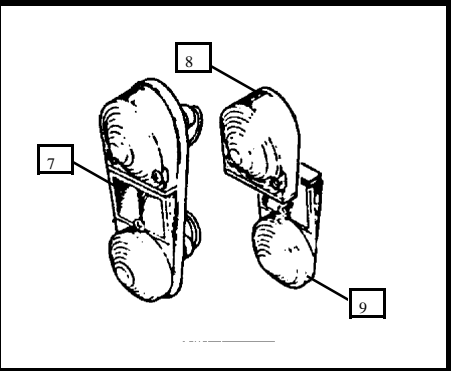

1. 13H223 Rear Lamp Assembly – R/Hand – MKI – '59 to '67-----1
1. 13H222 Rear Lamp Assembly – L/Hand – MKI – '59 to '67-----1
2. 47H5363 Lens – Lower – RED – R/Hand-----1
2. 47H5358 Lens – Lower – RED – L/Hand-----1
3. 47H5479 Lens – Upper – RED – R/Hand-----1
3. 47H5480 Lens – Upper – RED – L/Hand-----1
3. 47H5362 Lens – Upper – AMBER – R/Hand-----1
3. 47H5355 Lens – Upper – AMBER – L/Hand-----1

7. 13H6436 Rear Lamp Assembly – Van & Wagon-----2
8. 37H4964 Lens – Upper – AMBER-----2
8. 57H5170 Lens – Upper – RED-----2
9. 37H4963 Lens – Lower – RED-----2

10. 47H5590 Rear Lamp Assembly – Pick-up --- -----2
11. 47H5292 Lens – RED & AMBER – 1 Piece-----2
11. 37H4960 Lens – RED & AMBER - 3 Piece -----2
12. 17H5353 Chrome Rim-----2
13. 17H5354 Rubber Gasket – Lens-----2

14. 13H6479 Rear Lamp Assembly – R/Hand – MK3 – '68 to '80 -----1
14. 13H6480 Rear Lamp Assembly – L/Hand – MK3 – '68 to '80 -----1
15. 37H4838 Lens – RED & AMBER – R/Hand – 1 Piece – O/E-----1
15. 37H4837 Lens – RED & AMBER – L/Hand – 1 Piece – O/E-----1
16. 37H6778 Lens Gasket – FOAM-----2
17. 37H2690 Lamp Gasket – RUBBER – R/Hand -----1
17. 37H2689 Lamp Gasket – RUBBER – L/Hand-----1

18. ADU2478 Rear Lamp Assembly – R/Hand – MK4 with Reverse Light ---1
18. ADU2479 Rear Lamp Assembly – L/Hand – MK4 with Reverse Light ---1
19. AAU9358 Lens – Upper – AMBER & RED – R/Hand -----1
19. AAU9359 Lens – Upper – AMBER & RED – L/Hand -----1
20. AAU9360 Lens – Lower – CLEAR – (Reverse) R/Hand -----1
20. AAU9361 Lens – Lower – CLEAR – (Reverse) L/Hand -----1