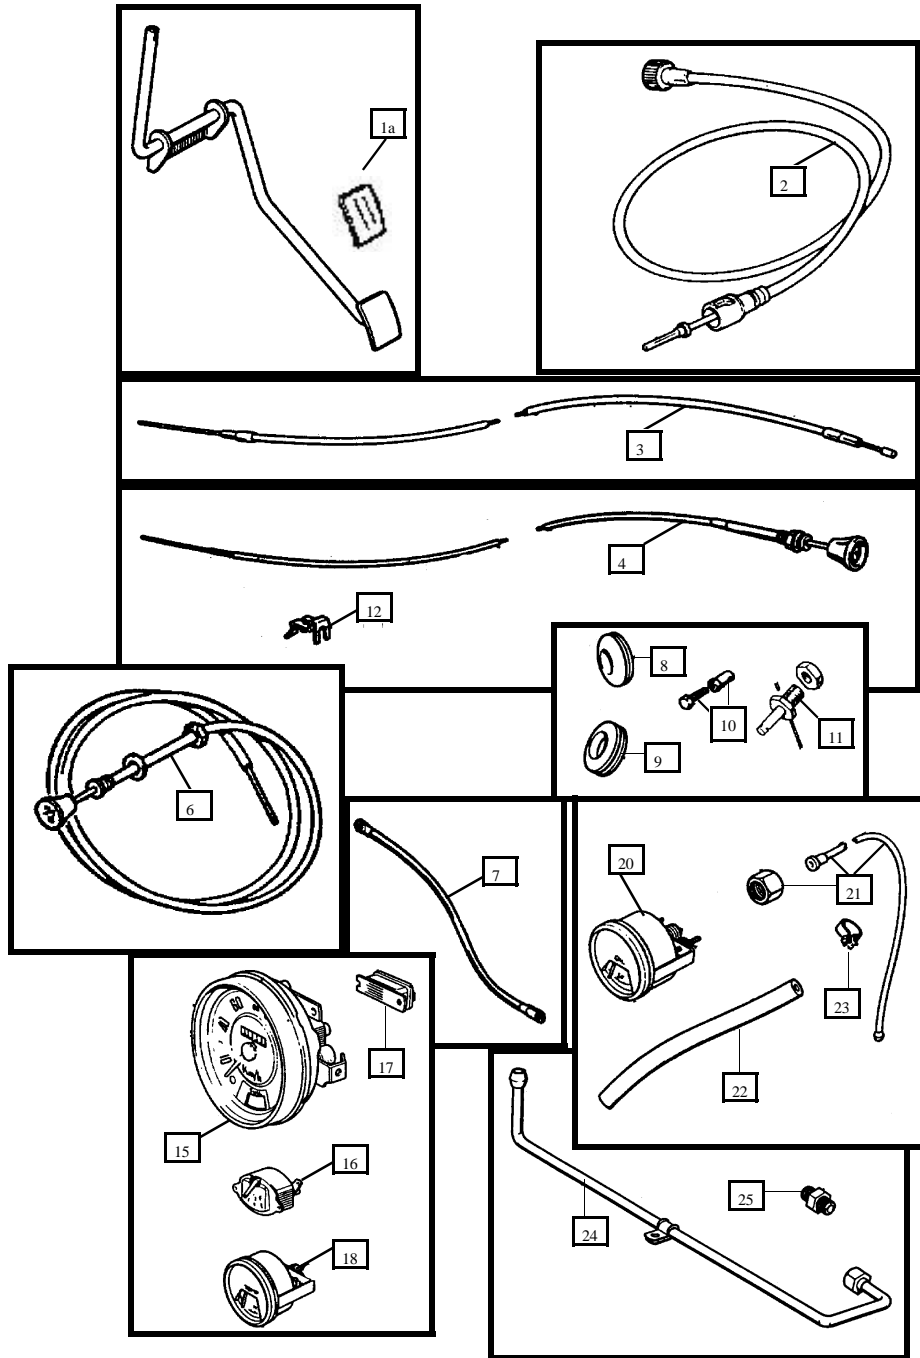

CABLES – THROTTLE & SPEEDO

Qty. Req'd.

1.	21A2607	Gas Pedal – LHD – to ‘76-----	1
1.	21A2608	Gas Pedal – RHD – to ‘76-----	1
1.	NAM3107	Gas Pedal – LHD – ‘77 to ‘80-----	1
1.	NAM3108	Gas Pedal – RHD – ‘77 to ‘80-----	1
1a.	GPR105	Gas Pedal Pad ‘59 – ‘76 -----	1
2.	GSD101	Speedo Cable – 24” Long – O/E---	1
2.	MM046	Speedo Cable – 27” Long -----	1
2.	MM047	Speedo Cable – 40” Long – Non Centered Speedo’s-----	1
3.	21A2449	Throttle Cable – Pre ‘74 & Twin Carbs-----	1
3.	21A2875	Throttle Cable – ‘74 to ‘80 – 12” Long-----	1
3.	NAM7194	Throttle Cable (Black) -----	1
4.	21A1204	Choke Cable Mk. 1 & Mk. 2 -----	1
4.	21A2329	Choke Cable – Locking – 5/16” Hole – O/E-----	1
4.	MM050	Choke Cable – Locking – 1/2” Hole -----	1
4.	NAM7146	Choke Cable – Locking – 1/2” Hole – O/E -----	1
6.	14A9988	Heater Cable Mk. 1 & Mk. 2 -----	1
6.	24A2738	Heater Control Cable – O/E -----	1
6.	MM026	Heater Control Cable – Aftermarket -----	1
7.	AAM273	Boot Lid Support Cable-----	2
8.	3F90	Cable Grommet – Bulkhead – Rubber – 1/2” Dia. -----	2
9.	RFR210	Blanking Plug – Bulkhead – Rubber – 7/16” Dia.-----	A/R
10.	B562	Solderless Nipple – Choke Cable -- -----	1
11.	B559	Solderless Nipple – Throttle Cable -----	1
12.	13H3472	Choke Cable Retaining Clip-----	1
15.	13H4442M	Speedometer (Magnolia – 130 mph) -----	1
15.	13H9336	Speedometer Assembly – 150 KPH – 3.44 Final Drive-----	1
16.	13H2133	Fuel Gauge-----	1
17.	13H4582	Voltage Stabilizer-----	1
18.	13H2137	Temperature Gauge – to ‘69-----	1
18.	13H4460	Temperature Gauge – ‘70 to ‘80---	1
18.	GAE123M	Oil Gauge (Magnolia) -----	1
20.	13H4459	Oil Pressure Gauge -----	1
20.	GAE124M	Temperature Gauge (Magnolia) ---	1
20.	MM578	Temperature Gauge (mechanical) -----	1
21.	21A804	Oil Pipe – Oil Guage to Hose-----	1
22.	FAM2807	Oil Hose – Guage Pipe to Engine Pipe -----	1
22.	MM521	Oil Hose – Guage Pipe to Engine Pipe -----	1
23.	AAU1818	Hose Clamp -----	2
24.	CAM4202	Oil Pipe – Engine Block to Hose---	1
25.	2A269	Oil Pipe Union – Engine Block Fitting-----	1