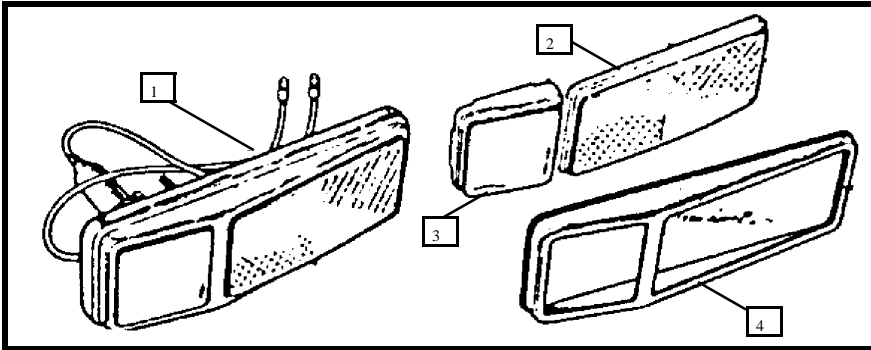

LIGHT CONT'D

Qty. Req'd

1. 13H6676 Side Marker Lamp Assembly – AMBER – Canadian Only---- 2
1. 13H7031 Side Marker Lamp Assembly – RED – Canadian Only----- 2
2. 54578496 Reflector – AMBER ----- 2
2. 575883 Reflector – RED- ----- 2
3. 54580212 Lens – AMBER-- ----- 2
3. 54580315 Lens – RED ----- 2
4. 54579908 Chrome Rim ----- 4