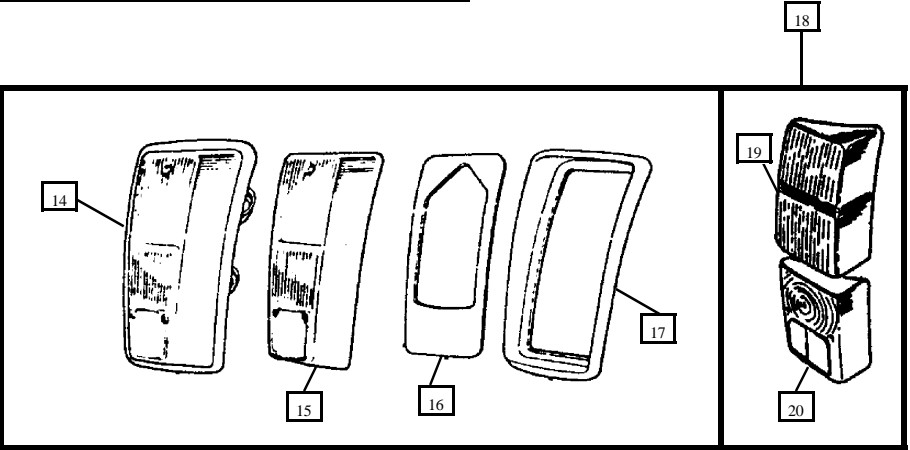

1. 13H223 Rear Lamp Assembly – R/Hand – MKI – '59 to '67-----1
1. 13H222 Rear Lamp Assembly – L/Hand – MKI – '59 to '67-----1
2. 47H5363 Lens – Lower – RED – R/Hand-----1
2. 47H5358 Lens – Lower – RED – L/Hand-----1
3. 47H5479 Lens – Upper – RED – R/Hand-----1
3. 47H5480 Lens – Upper – RED – L/Hand-----1
3. 47H5362 Lens – Upper – AMBER – R/Hand-----1
3. 47H5355 Lens – Upper – AMBER – L/Hand-----1

7. 13H6436 Rear Lamp Assembly – Van & Wagon-----2
8. 37H4964 Lens – Upper – AMBER-----2
8. 57H5170 Lens – Upper – RED-----2
9. 37H4963 Lens – Lower – RED-----2

10. 47H5590 Rear Lamp Assembly – Pick-up --- -----2
11. 47H5292 Lens – RED & AMBER – 1 Piece-----2
11. 37H4960 Lens – RED & AMBER - 3 Piece -----2
12. 17H5353 Chrome Rim-----2
13. 17H5354 Rubber Gasket – Lens-----2

14. 13H6479 Rear Lamp Assembly – R/Hand – MK3 – '68 to '80 -----1
14. 13H6480 Rear Lamp Assembly – L/Hand – MK3 – '68 to '80 -----1
15. 37H4838 Lens – RED & AMBER – R/Hand – 1 Piece – O/E-----1
15. 37H4837 Lens – RED & AMBER – L/Hand – 1 Piece – O/E-----1
16. 37H6778 Lens Gasket – FOAM-----2
17. 37H2690 Lamp Gasket – RUBBER – R/Hand -----1
17. 37H2689 Lamp Gasket – RUBBER – L/Hand-----1

18. ADU2478 Rear Lamp Assembly – R/Hand – MK4 with Reverse Light ---1
18. ADU2479 Rear Lamp Assembly – L/Hand – MK4 with Reverse Light ---1
19. AAU9358 Lens – Upper – AMBER & RED – R/Hand -----1
19. AAU9359 Lens – Upper – AMBER & RED – L/Hand -----1
20. AAU9360 Lens – Lower – CLEAR – (Reverse) R/Hand -----1
20. AAU9361 Lens – Lower – CLEAR – (Reverse) L/Hand -----1