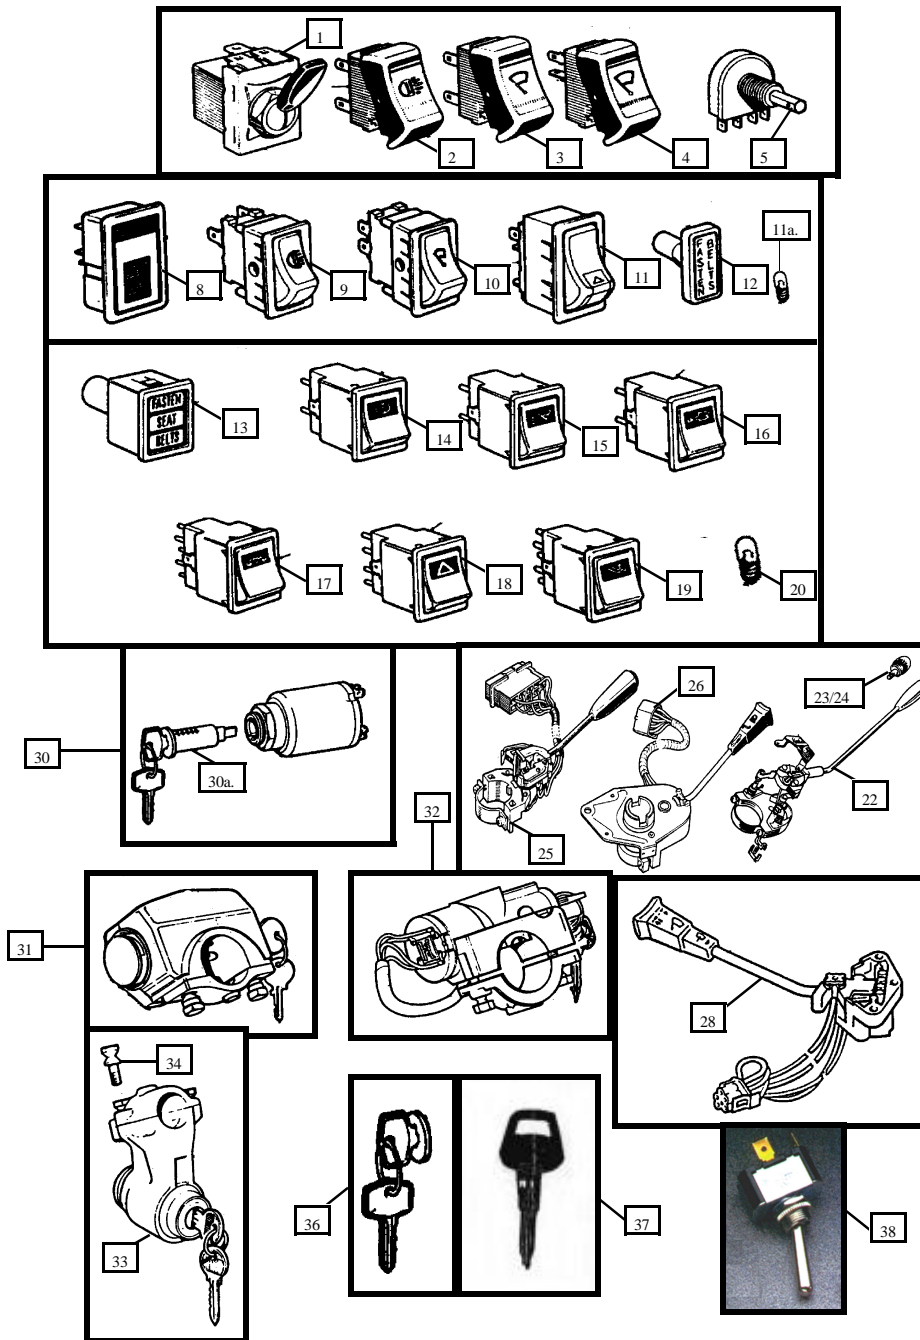

SWITCHES

Qty. Req'd.

- | | | | |
|------|---------|--|-----|
| 1. | BCA4495 | Light Switch – Early Toggle Style – Pre ‘70 ----- | 1 |
| 1. | BCA4295 | Wiper Switch – Early Toggle Style – Pre ‘70 ----- | 1 |
| 2. | 13H6342 | Light Switch – Rocker Style – Black – ‘70 to ‘72 ----- | 1 |
| 3. | 13H6323 | Wiper Switch – Rocker – Black – 1 Speed – ‘70 to ‘72 ----- | 1 |
| 4. | 13H6444 | Wiper Switch – Rocker – Black – 2 Speed – ‘70 to ‘72 ----- | 1 |
| 5. | 13H9027 | Panel Light Rheostat Switch – Dimmer ----- | 1 |
| 8. | 13H5331 | Brake Check Light Switch – NLA ----- | 1 |
| 9. | 13H8404 | Light Switch – Green Illuminated – NLA use 13H6342 ----- | 1 |
| 10. | 13H8405 | Wiper Switch – Green Illuminated – NLA use 13H6444 ----- | 1 |
| 11. | 13H8691 | Hazard Switch – Green Illuminated – ‘73 to ‘75 – NLA ----- | 1 |
| 11a. | GLB286 | Bulb for Illuminating Switch ----- | A/R |
| 12. | 13H7986 | Seat Belt Warning Light – Lens – to ‘75 ----- | 1 |
| 13. | 13H9436 | Seat Belt Warning Light – Lens – ‘76 on ----- | 1 |
| 14. | ADU4778 | Light Switch – Small Rocker Style – ‘76 on ----- | 1 |
| 15. | 13H9601 | Wiper Switch – Small Rocker Style – ‘76 Only ----- | 1 |
| 16. | 13H9602 | Washer Switch – Small Rocker Illuminated – ‘76 Only–NLA-1 | 1 |
| 17. | ADU4799 | Rear Window Defrost Switch – Illuminated – ‘76 to ‘80 ----- | 1 |
| 18. | ADU4795 | Hazard Switch – Small Rocker Illuminated – ‘76 to ‘80 ----- | 1 |
| 19. | ADU4794 | Brake Test Switch – Rocker Illuminated – ‘76 to ‘80 ----- | 1 |
| 20. | GLB280 | Bulb for Illuminating Switch ----- | A/R |
| 22. | 2A6215 | Directional Switch – MK1 & MK2 – to ‘69 ----- | 1 |
| 23. | 47H5200 | Lens – Green Plastic ----- | 1 |
| 24. | GLB280 | Bulb ----- | 1 |
| 25. | 13H7779 | Directional Switch – MK3 with Horn – ‘70 to ‘76 ----- | 1 |
| 26. | 21A2660 | Directional Switch – MK3 with Horn – ‘77 to ‘80 ----- | 1 |
| 28. | 37H8286 | Wiper Switch – Stalk Type – ‘77 to ‘80 ----- | 1 |
| 30. | 13H337 | Ignition & Starter Switch – to ‘69 (5 terminal) ----- | 1 |
| 30. | 127651 | Ignition Switch (7 terminal) ----- | 1 |
| 30a. | 24G1345 | Ignition Switch Barrel & Key ----- | 1 |
| 31. | 12H4861 | Ign. & Start Switch with Steering Lock – ‘70 to ‘73 – NLA -- | 1 |
| 32. | 37H6963 | Ign. & Start Switch with Steering Lock – ‘74 to ‘76 – NLA -- | 1 |
| 33. | BHM7084 | Ign. & Start Switch with Steering Lock – ‘77 to ‘80 ----- | 1 |
| 34. | 37H4325 | Shear Type Bolt ----- | 2 |
| 36. | MM552 | Key Blank – Pre ‘70 Ign. – all Doors & Boot ----- | A/R |
| 37. | MM551 | Key Blank – All Steering Lock Ignitions – ‘70 to ‘80 ----- | A/R |
| 38. | MM975 | Toggle Switch – On/Off – Heavy Duty ----- | 1 |
| 39. | BAU1751 | Directional Switch – ‘84 on ----- | 1 |
| 40. | BAU1752 | Wiper Switch – ‘84 on ----- | 1 |