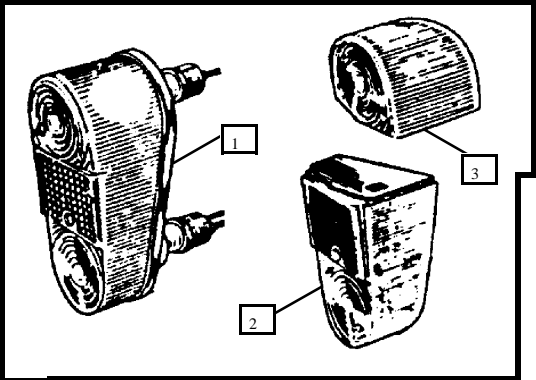

1. 13H223 Rear Lamp Assembly – R/Hand – MKI – '59 to '67-----1
1. 13H222 Rear Lamp Assembly – L/Hand – MKI – '59 to '67-----1
2. 47H5363 Lens – Lower – RED – R/Hand-----1
2. 47H5358 Lens – Lower – RED – L/Hand-----1
3. 47H5479 Lens – Upper – RED – R/Hand-----1
3. 47H5480 Lens – Upper – RED – L/Hand-----1
3. 47H5362 Lens – Upper – AMBER – R/Hand-----1
3. 47H5355 Lens – Upper – AMBER – L/Hand-----1

7. 13H6436 Rear Lamp Assembly – Van & Wagon-----2
8. 37H4964 Lens – Upper – AMBER-----2
8. 57H5170 Lens – Upper – RED-----2
9. 37H4963 Lens – Lower – RED-----2

10. 47H5590 Rear Lamp Assembly – Pick-up --- -----2
11. 47H5292 Lens – RED & AMBER – 1 Piece-----2
11. 37H4960 Lens – RED & AMBER - 3 Piece -----2
12. 17H5353 Chrome Rim-----2
13. 17H5354 Rubber Gasket – Lens-----2

14. 13H6479 Rear Lamp Assembly – R/Hand – MK3 – '68 to '80 -----1
14. 13H6480 Rear Lamp Assembly – L/Hand – MK3 – '68 to '80 -----1
15. 37H4838 Lens – RED & AMBER – R/Hand – 1 Piece – O/E-----1
15. 37H4837 Lens – RED & AMBER – L/Hand – 1 Piece – O/E-----1
16. 37H6778 Lens Gasket – FOAM-----2
17. 37H2690 Lamp Gasket – RUBBER – R/Hand -----1
17. 37H2689 Lamp Gasket – RUBBER – L/Hand-----1

18. ADU2478 Rear Lamp Assembly – R/Hand – MK4 with Reverse Light ---1
18. ADU2479 Rear Lamp Assembly – L/Hand – MK4 with Reverse Light ---1
19. AAU9358 Lens – Upper – AMBER & RED – R/Hand -----1
19. AAU9359 Lens – Upper – AMBER & RED – L/Hand -----1
20. AAU9360 Lens – Lower – CLEAR – (Reverse) R/Hand -----1
20. AAU9361 Lens – Lower – CLEAR – (Reverse) L/Hand -----1