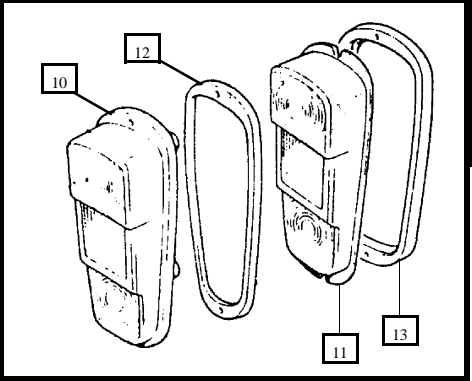

1. 13H223 Rear Lamp Assembly – R/Hand – MKI – '59 to '67-----1
1. 13H222 Rear Lamp Assembly – L/Hand – MKI – '59 to '67-----1
2. 47H5363 Lens – Lower – RED – R/Hand-----1
2. 47H5358 Lens – Lower – RED – L/Hand-----1
3. 47H5479 Lens – Upper – RED – R/Hand-----1
3. 47H5480 Lens – Upper – RED – L/Hand-----1
3. 47H5362 Lens – Upper – AMBER – R/Hand-----1
3. 47H5355 Lens – Upper – AMBER – L/Hand-----1

7. 13H6436 Rear Lamp Assembly – Van & Wagon-----2
8. 37H4964 Lens – Upper – AMBER-----2
8. 57H5170 Lens – Upper – RED-----2
9. 37H4963 Lens – Lower – RED-----2

10. 47H5590 Rear Lamp Assembly – Pick-up --- -----2
11. 47H5292 Lens – RED & AMBER – 1 Piece-----2
11. 37H4960 Lens – RED & AMBER - 3 Piece -----2
12. 17H5353 Chrome Rim-----2
13. 17H5354 Rubber Gasket – Lens-----2

14. 13H6479 Rear Lamp Assembly – R/Hand – MK3 – '68 to '80 -----1
14. 13H6480 Rear Lamp Assembly – L/Hand – MK3 – '68 to '80 -----1
15. 37H4838 Lens – RED & AMBER – R/Hand – 1 Piece – O/E-----1
15. 37H4837 Lens – RED & AMBER – L/Hand – 1 Piece – O/E-----1
16. 37H6778 Lens Gasket – FOAM-----2
17. 37H2690 Lamp Gasket – RUBBER – R/Hand -----1
17. 37H2689 Lamp Gasket – RUBBER – L/Hand-----1

18. ADU2478 Rear Lamp Assembly – R/Hand – MK4 with Reverse Light ---1
18. ADU2479 Rear Lamp Assembly – L/Hand – MK4 with Reverse Light ---1
19. AAU9358 Lens – Upper – AMBER & RED – R/Hand -----1
19. AAU9359 Lens – Upper – AMBER & RED – L/Hand -----1
20. AAU9360 Lens – Lower – CLEAR – (Reverse) R/Hand -----1
20. AAU9361 Lens – Lower – CLEAR – (Reverse) L/Hand -----1